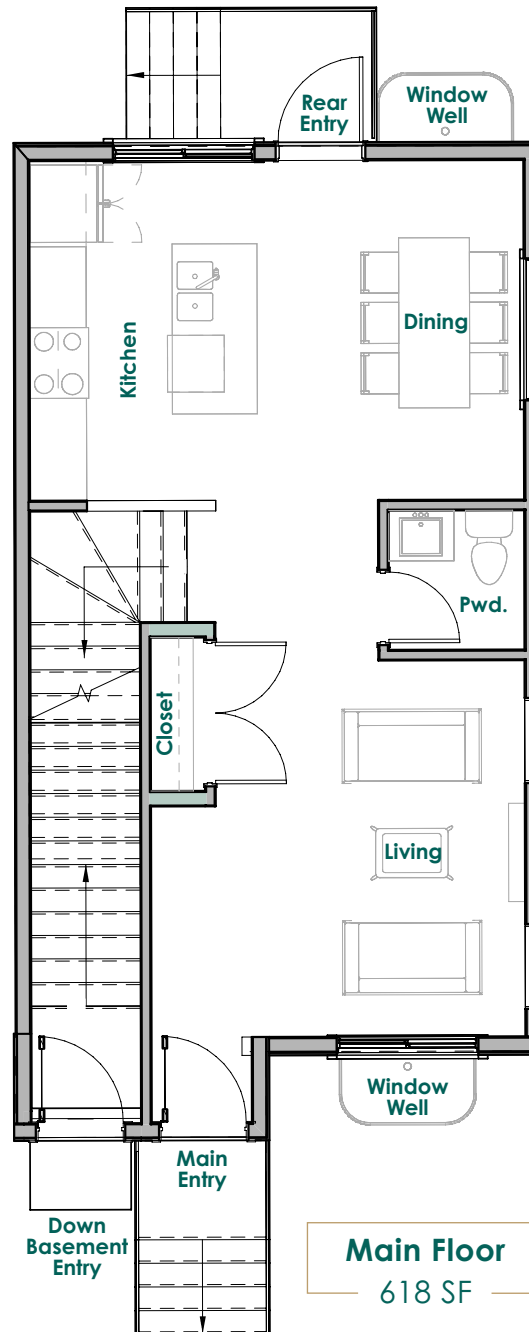

BIRCH 88

1,218 Total Sq. Ft

2 Bedrooms | 2.5 Bathrooms

www.rentwoodbend88.ca | info@rentalsbynewera.ca

Rendering is an artistic representation only. Woodbend88 reserves the right to make changes to the floor plans, specifications and elevations. Dimensions are approximate and subject to change without notice.