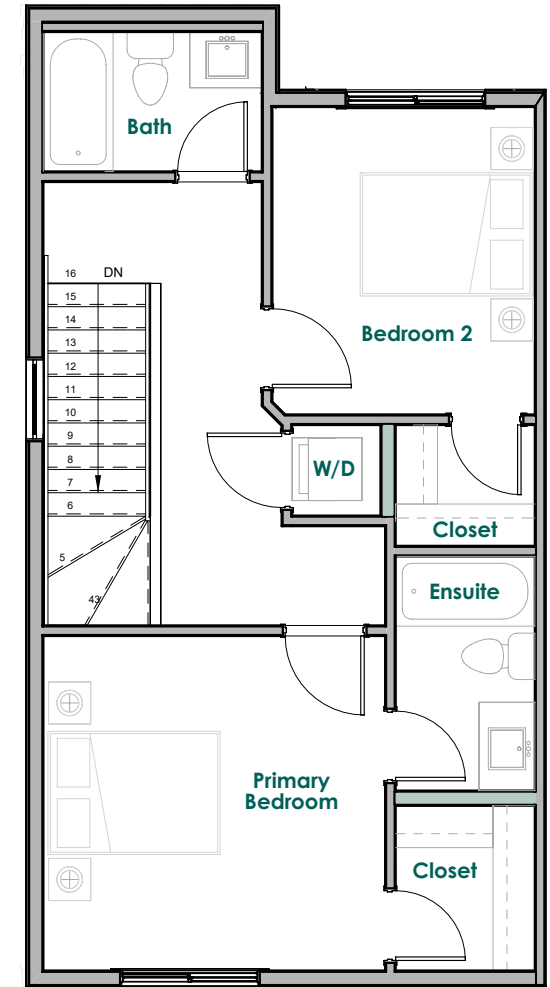

BIRCH 88

1,218 Total Sq. Ft

2 Bedrooms | 2.5 Bathrooms

www.rentwoodbend88.ca | info@rentalsbynewera.ca

Rendering is an artistic representation only. Woodbend88 reserves the right to make changes to the floor plans, specifications and elevations. Dimensions are approximate and subject to change without notice.