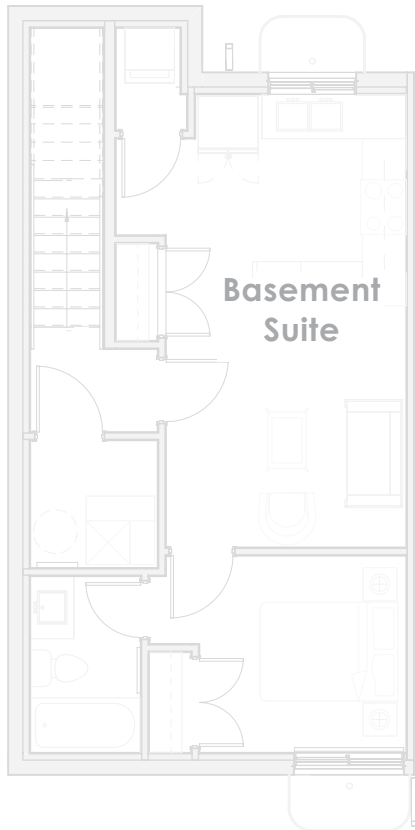

BIRCH 88

1,218 Total Sq. Ft

2 Bedrooms | 2.5 Bathrooms

www.rentwoodbend88.ca | info@rentalsbynewera.ca

Rendering is an artistic representation only. Woodbend88 reserves the right to make changes to the floor plans, specifications and elevations. Dimensions are approximate and subject to change without notice.