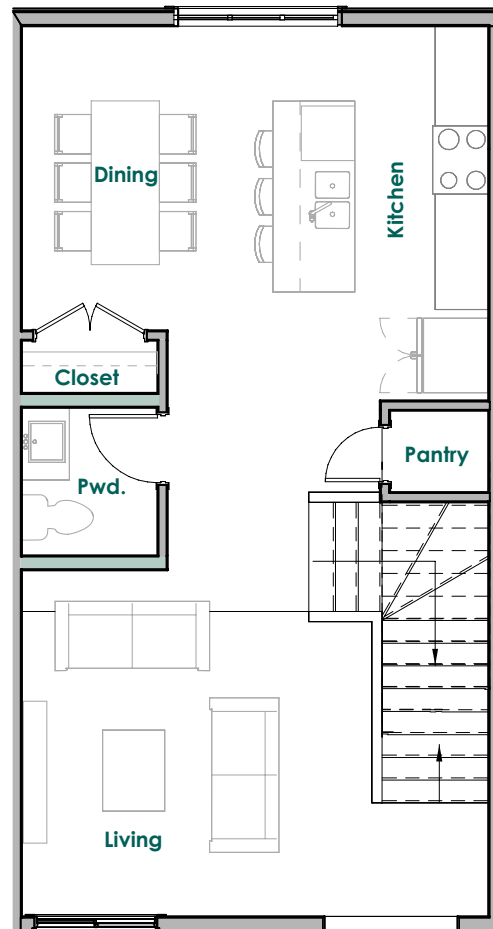

ASPEN

88

1,411 Total Sq. Ft | 3 Bedrooms | 2.5 Bathrooms

Main Floor

176 SF

Second Floor

606 SF

Third Floor

629 SF