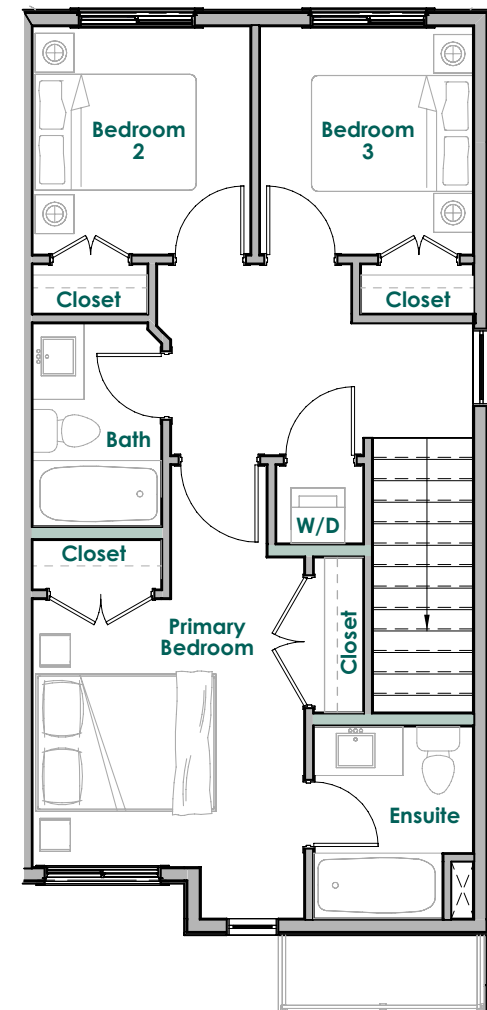

ASPEN

88

1,411 Total Sq. Ft | 3 Bedrooms | 2.5 Bathrooms

Main Floor

176 SF

Second Floor

606 SF

Third Floor

629 SF