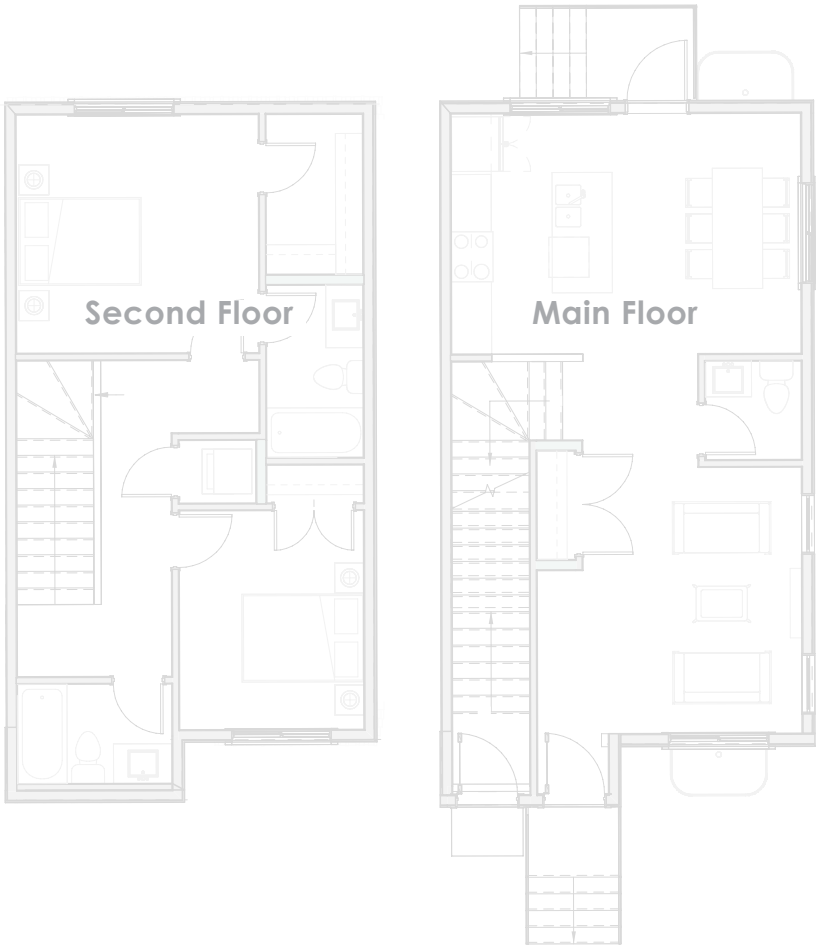

# ALDER

88

584 Sq. Ft | 1 Bedroom | 1 Bathroom

**Basement Suite**  
584 SF

[www.rentwoodbend88.ca](http://www.rentwoodbend88.ca) | [info@rentalsbynewera.ca](mailto:info@rentalsbynewera.ca)

Rendering is an artistic representation only. Woodbend88 reserves the right to make changes to the floor plans, specifications and elevations. Dimensions are approximate and subject to change without notice.