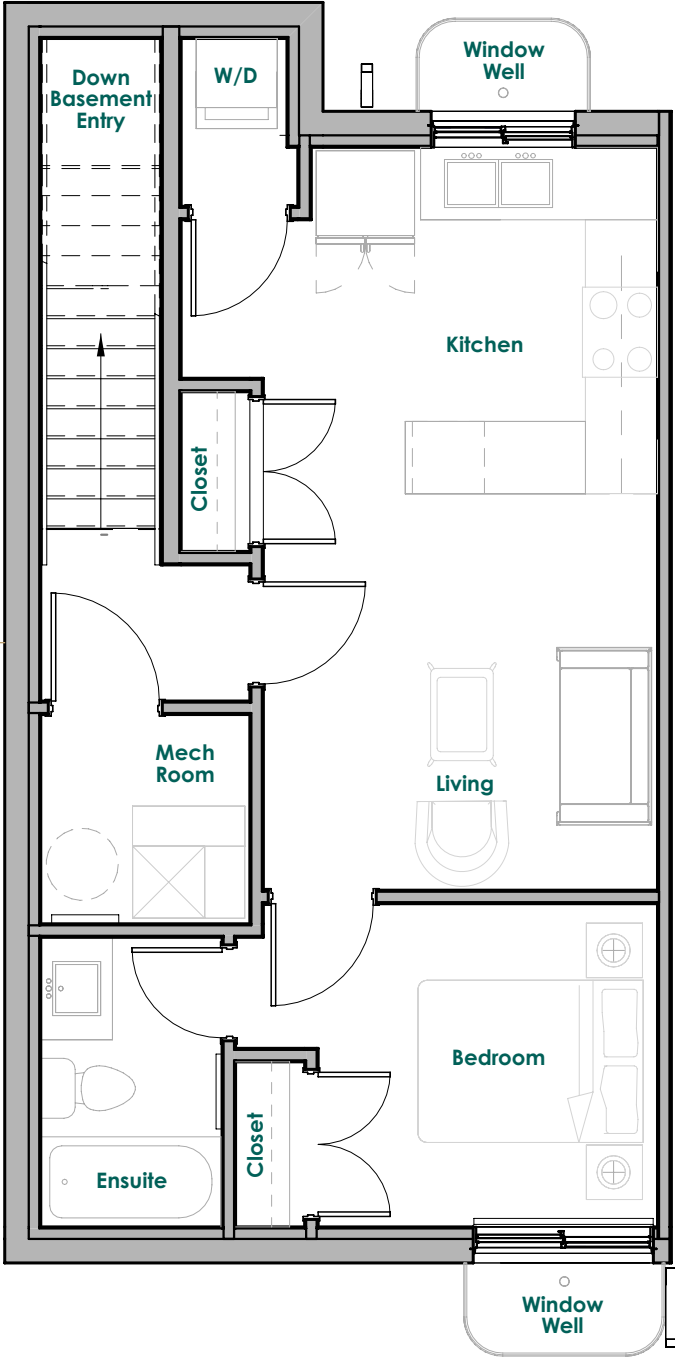

# ALDER

88

584 Sq. Ft | 1 Bedroom | 1 Bathroom

**Basement Suite**  
584 SF

[www.rentwoodbend88.ca](http://www.rentwoodbend88.ca) | [info@rentalsbynewera.ca](mailto:info@rentalsbynewera.ca)

Rendering is an artistic representation only. Woodbend88 reserves the right to make changes to the floor plans, specifications and elevations. Dimensions are approximate and subject to change without notice.